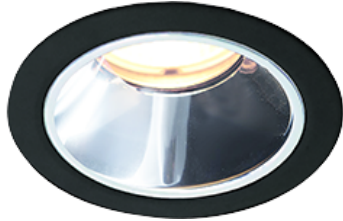

Item no. DD117-0835MB9040-DM1-O Series Name: $\Phi 58$ Lens type fixed downlight, Antiglare

Installation	Recessed mount
Type	$\Phi 58$ Lens type fixed downlight, Antiglare
Fixture wattage	8.3W
Beam angle	35 deg
Color Temp.	4000K
CRI	Ra>90
Luminous	560 lm
Body	Die-cast aluminum alloy
Body finish	N/A
Trim finish	Black
Reflector finish	Mirror
IP Rate	IPIP44 from the bottom
Light source	COB module
Input Voltage	AC220~240V
Dimming Type	1-10V Dimmable
Certificate	CE, CCC
Cut Hole	58mm