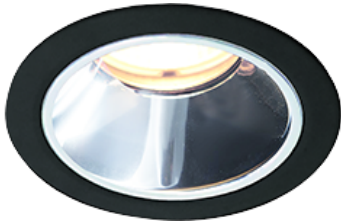

Item
DD117-0820MB9027-DM1-HN

no. Series Name: $\Phi 58$ Lens type fixed
downlight, Antiglare

Installation	Recessed mount
Type	
Fixture wattage	8.3W
Beam angle	20 deg
Color Temp.	2700K
CRI	Ra>90
Luminous	404 lm
Body	Die-cast aluminum alloy
Body finish	N/A
Trim finish	Black
Reflector finish	Mirror
IP Rate	IP20
Light source	COB module
Input Voltage	AC220~240V
Dimming Type	1-10V Dimmable
Certificate	CE, CCC
Cut Hole	58mm