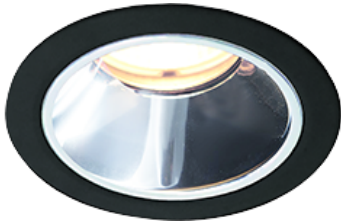

Item
DD117-0820MB9030-DM1-HN

no. Series Name: $\Phi 58$ Lens type fixed
downlight, Antiglare

Installation	Recessed mount
Type	
Fixture wattage	8.3W
Beam angle	20 deg
Color Temp.	3000K
CRI	Ra>90
Luminous	434 lm
Body	Die-cast aluminum alloy
Body finish	N/A
Trim finish	Black
Reflector finish	Mirror
IP Rate	IP20
Light source	COB module
Input Voltage	AC220~240V
Dimming Type	1-10V Dimmable
Certificate	CE, CCC
Cut Hole	58mm