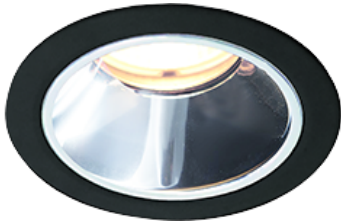

Item  
DD117-0820MB9040-DM1-HN

no. Series Name:  $\Phi 58$  Lens type fixed  
downlight, Antiglare

Installation	Recessed mount
Type	
Fixture wattage	8.3W
Beam angle	20 deg
Color Temp.	4000K
CRI	Ra>90
Luminous	460 lm
Body	Die-cast aluminum alloy
Body finish	N/A
Trim finish	Black
Reflector finish	Mirror
IP Rate	IP20
Light source	COB module
Input Voltage	AC220~240V
Dimming Type	1-10V Dimmable
Certificate	CE, CCC
Cut Hole	58mm