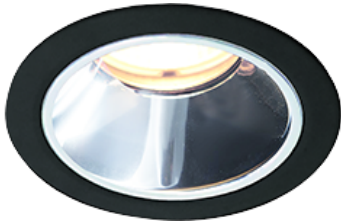

Item
DD117-0825MB9027-DM1-HN

no. Series Name: $\Phi 58$ Lens type fixed
downlight, Antiglare

Installation	Recessed mount
Type	
Fixture wattage	8.3W
Beam angle	26 deg
Color Temp.	2700K
CRI	Ra>90
Luminous	403 lm
Body	Die-cast aluminum alloy
Body finish	N/A
Trim finish	Black
Reflector finish	Mirror
IP Rate	IP20
Light source	COB module
Input Voltage	AC220~240V
Dimming Type	1-10V Dimmable
Certificate	CE, CCC
Cut Hole	58mm