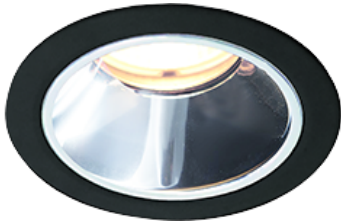

Item
DD117-0825MB9030-DM1-HN

no. Series Name: $\Phi 58$ Lens type fixed
downlight, Antiglare

Installation	Recessed mount
Type	
Fixture wattage	8.3W
Beam angle	26 deg
Color Temp.	3000K
CRI	Ra>90
Luminous	433 lm
Body	Die-cast aluminum alloy
Body finish	N/A
Trim finish	Black
Reflector finish	Mirror
IP Rate	IP20
Light source	COB module
Input Voltage	AC220~240V
Dimming Type	1-10V Dimmable
Certificate	CE, CCC
Cut Hole	58mm