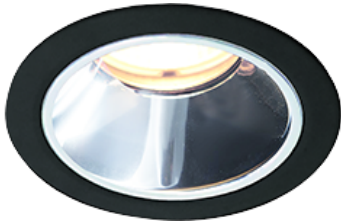

Item
DD117-0825MB9040-DM1-HN

no. Series Name: $\Phi 58$ Lens type fixed
downlight, Antiglare

Installation	Recessed mount
Type	
Fixture wattage	8.3W
Beam angle	26 deg
Color Temp.	4000K
CRI	Ra>90
Luminous	459 lm
Body	Die-cast aluminum alloy
Body finish	N/A
Trim finish	Black
Reflector finish	Mirror
IP Rate	IP20
Light source	COB module
Input Voltage	AC220~240V
Dimming Type	1-10V Dimmable
Certificate	CE, CCC
Cut Hole	58mm