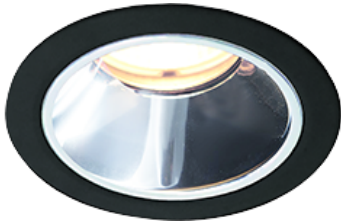

Item
DD117-0835MB9027-DM1-HN

no. Series Name: $\Phi 58$ Lens type fixed
downlight, Antiglare

| | |
|------------------|-------------------------|
| Installation | Recessed mount |
| Type | |
| Fixture wattage | 8.3W |
| Beam angle | 33 deg |
| Color Temp. | 2700K |
| CRI | Ra>90 |
| Luminous | 375 lm |
| Body | Die-cast aluminum alloy |
| Body finish | N/A |
| Trim finish | Black |
| Reflector finish | Mirror |
| IP Rate | IP20 |
| Light source | COB module |
| Input Voltage | AC220~240V |
| Dimming Type | 1-10V Dimmable |
| Certificate | CE, CCC |
| Cut Hole | 58mm |