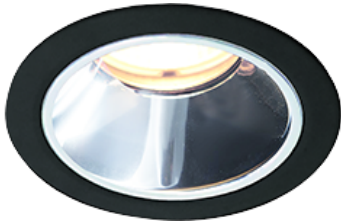

Item
DD117-0835MB9030-DM1-HN

no. Series Name: $\Phi 58$ Lens type fixed
downlight, Antiglare

Installation	Recessed mount
Type	
Fixture wattage	8.3W
Beam angle	33 deg
Color Temp.	3000K
CRI	Ra>90
Luminous	403 lm
Body	Die-cast aluminum alloy
Body finish	N/A
Trim finish	Black
Reflector finish	Mirror
IP Rate	IP20
Light source	COB module
Input Voltage	AC220~240V
Dimming Type	1-10V Dimmable
Certificate	CE, CCC
Cut Hole	58mm