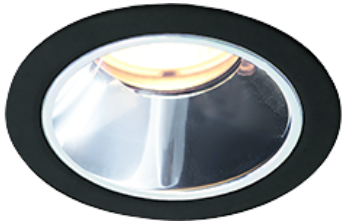

Item  
DD117-0835MB9040-DM1-HN

no. Series Name:  $\Phi 58$  Lens type fixed  
downlight, Antiglare

Installation	Recessed mount
Type	
Fixture wattage	8.3W
Beam angle	33 deg
Color Temp.	4000K
CRI	Ra>90
Luminous	427 lm
Body	Die-cast aluminum alloy
Body finish	N/A
Trim finish	Black
Reflector finish	Mirror
IP Rate	IP20
Light source	COB module
Input Voltage	AC220~240V
Dimming Type	1-10V Dimmable
Certificate	CE, CCC
Cut Hole	58mm