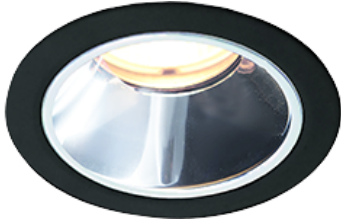

Item no. DD117-1320MB9027-DM1-O Series Name:  $\Phi 58$  Lens type fixed downlight, Antiglare

Installation	Recessed mount
Type	
Fixture wattage	12.6W
Beam angle	22 deg
Color Temp.	2700K
CRI	Ra>90
Luminous	686 lm
Body	Die-cast aluminum alloy
Body finish	N/A
Trim finish	Black
Reflector finish	Mirror
IP Rate	IPIP44 from the bottom
Light source	COB module
Input Voltage	AC220~240V
Dimming Type	1-10V Dimmable
Certificate	CE, CCC
Cut Hole	58mm