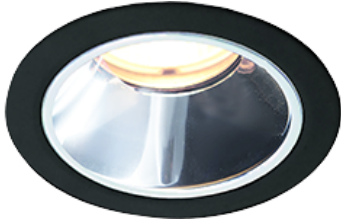

Item no. DD117-1335MB9027-DM1-O Series Name: $\Phi 58$ Lens type fixed downlight, Antiglare

Installation	Recessed mount
Type	$\Phi 58$ Lens type fixed downlight, Antiglare
Fixture wattage	12.6W
Beam angle	35 deg
Color Temp.	2700K
CRI	Ra>90
Luminous	663 lm
Body	Die-cast aluminum alloy
Body finish	N/A
Trim finish	Black
Reflector finish	Mirror
IP Rate	IPIP44 from the bottom
Light source	COB module
Input Voltage	AC220~240V
Dimming Type	1-10V Dimmable
Certificate	CE, CCC
Cut Hole	58mm