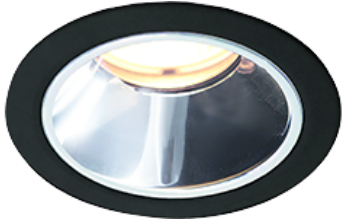

Item no. DD117-1335MB9027-DM1-O Series Name: $\Phi 58$ Lens type fixed downlight, Antiglare

Installation	Recessed mount
Type	
Fixture wattage	12.6W
Beam angle	35 deg
Color Temp.	2700K
CRI	Ra>90
Luminous	663 lm
Body	Die-cast aluminum alloy
Body finish	N/A
Trim finish	Black
Reflector finish	Mirror
IP Rate	IPIP44 from the bottom
Light source	COB module
Input Voltage	AC220~240V
Dimming Type	1-10V Dimmable
Certificate	CE, CCC
Cut Hole	58mm