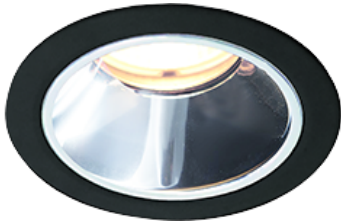

Item
DD117-1320MB9027-DM1-HN

no. Series Name: $\Phi 58$ Lens type fixed
downlight, Antiglare

Installation	Recessed mount
Type	
Fixture wattage	12.6W
Beam angle	21 deg
Color Temp.	2700K
CRI	Ra>90
Luminous	556 lm
Body	Die-cast aluminum alloy
Body finish	N/A
Trim finish	Black
Reflector finish	Mirror
IP Rate	IP20
Light source	COB module
Input Voltage	AC220~240V
Dimming Type	1-10V Dimmable
Certificate	CE, CCC
Cut Hole	58mm