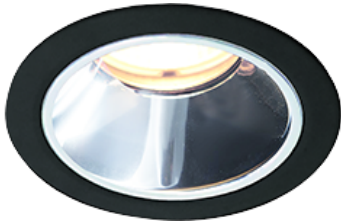

Item  
DD117-1320MB9030-DM1-HN

no. Series Name:  $\Phi 58$  Lens type fixed  
downlight, Antiglare

Installation	Recessed mount
Type	
Fixture wattage	12.6W
Beam angle	21 deg
Color Temp.	3000K
CRI	Ra>90
Luminous	598 lm
Body	Die-cast aluminum alloy
Body finish	N/A
Trim finish	Black
Reflector finish	Mirror
IP Rate	IP20
Light source	COB module
Input Voltage	AC220~240V
Dimming Type	1-10V Dimmable
Certificate	CE, CCC
Cut Hole	58mm