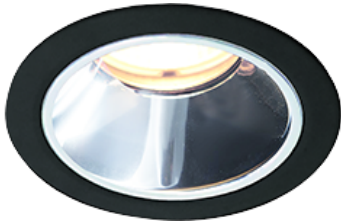

Item
DD117-1320MB9040-DM1-HN

no. Series Name: $\Phi 58$ Lens type fixed
downlight, Antiglare

Installation	Recessed mount
Type	
Fixture wattage	12.6W
Beam angle	21 deg
Color Temp.	4000K
CRI	Ra>90
Luminous	634 lm
Body	Die-cast aluminum alloy
Body finish	N/A
Trim finish	Black
Reflector finish	Mirror
IP Rate	IP20
Light source	COB module
Input Voltage	AC220~240V
Dimming Type	1-10V Dimmable
Certificate	CE, CCC
Cut Hole	58mm