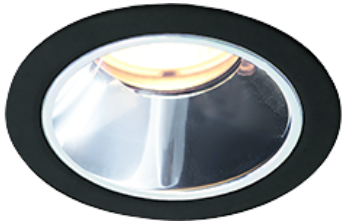

Item
DD117-1325MB9027-DM1-HN

no. Series Name: $\Phi 58$ Lens type fixed
downlight, Antiglare

Installation	Recessed mount
Type	
Fixture wattage	12.6W
Beam angle	25 deg
Color Temp.	2700K
CRI	Ra>90
Luminous	555 lm
Body	Die-cast aluminum alloy
Body finish	N/A
Trim finish	Black
Reflector finish	Mirror
IP Rate	IP20
Light source	COB module
Input Voltage	AC220~240V
Dimming Type	1-10V Dimmable
Certificate	CE, CCC
Cut Hole	58mm