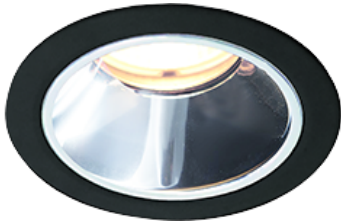

Item  
DD117-1335MB9027-DM1-HN

no. Series Name:  $\Phi 58$  Lens type fixed  
downlight, Antiglare

Installation	Recessed mount
Type	
Fixture wattage	12.6W
Beam angle	33 deg
Color Temp.	2700K
CRI	Ra>90
Luminous	510 lm
Body	Die-cast aluminum alloy
Body finish	N/A
Trim finish	Black
Reflector finish	Mirror
IP Rate	IP20
Light source	COB module
Input Voltage	AC220~240V
Dimming Type	1-10V Dimmable
Certificate	CE, CCC
Cut Hole	58mm