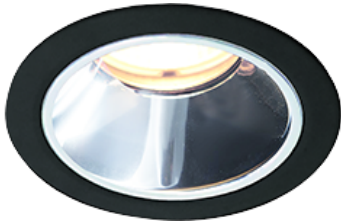

Item
DD117-1335MB9030-DM1-HN

no. Series Name: $\Phi 58$ Lens type fixed
downlight, Antiglare

Installation	Recessed mount
Type	
Fixture wattage	12.6W
Beam angle	33 deg
Color Temp.	3000K
CRI	Ra>90
Luminous	548 lm
Body	Die-cast aluminum alloy
Body finish	N/A
Trim finish	Black
Reflector finish	Mirror
IP Rate	IP20
Light source	COB module
Input Voltage	AC220~240V
Dimming Type	1-10V Dimmable
Certificate	CE, CCC
Cut Hole	58mm