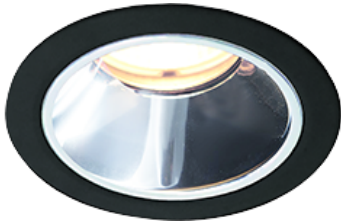

Item
DD117-1335MB9040-DM1-HN

no. Series Name: $\Phi 58$ Lens type fixed
downlight, Antiglare

Installation	Recessed mount
Type	
Fixture wattage	12.6W
Beam angle	33 deg
Color Temp.	4000K
CRI	Ra>90
Luminous	581 lm
Body	Die-cast aluminum alloy
Body finish	N/A
Trim finish	Black
Reflector finish	Mirror
IP Rate	IP20
Light source	COB module
Input Voltage	AC220~240V
Dimming Type	1-10V Dimmable
Certificate	CE, CCC
Cut Hole	58mm