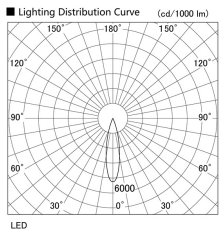

Item no. DD118-0820MW9027-DM1

Series Name:  $\Phi$ 58 Lens type adjustable downlight, Antiglare

Installation	Recessed mount
Type	$\Phi$ 58 Lens type adjustable downlight, Antiglare
Fixture wattage	8.3W
Beam angle	24 deg
Color Temp.	2700K
CRI	Ra>90
Luminous	525 lm
Body	Die-cast aluminum alloy
Body finish	N/A
Trim finish	White
Reflector finish	Mirror
IP Rate	IP20
Light source	COB module
Input Voltage	AC220~240V
Dimming Type	1-10V Dimmable
Certificate	CCC
Cut Hole	58mm