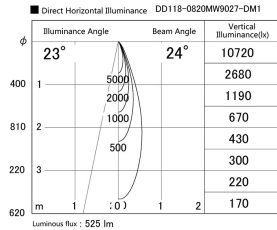

Item no. DD118-0820MW9027-DM1

Series Name:  $\Phi$ 58 Lens type adjustable downlight, Antiglare

Installation	Recessed mount
Type	$\Phi$ 58 Lens type adjustable downlight, Antiglare
Fixture wattage	8.3W
Beam angle	24 deg
Color Temp.	2700K
CRI	Ra>90
Luminous	525 lm
Body	Die-cast aluminum alloy
Body finish	N/A
Trim finish	White
Reflector finish	Mirror
IP Rate	IP20
Light source	COB module
Input Voltage	AC220~240V
Dimming Type	1-10V Dimmable
Certificate	CCC
Cut Hole	58mm