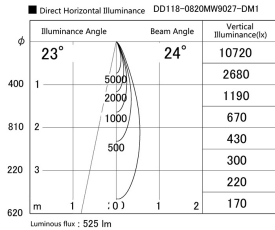

Item no. DD118-0820MW9027-DM1

Series Name:  $\Phi$ 58 Lens type adjustable downlight, Antiglare

Installation	Recessed mount
Type	
Fixture wattage	8.3W
Beam angle	24 deg
Color Temp.	2700K
CRI	Ra>90
Luminous	525 lm
Body	Die-cast aluminum alloy
Body finish	N/A
Trim finish	White
Reflector finish	Mirror
IP Rate	IP20
Light source	COB module
Input Voltage	AC220~240V
Dimming Type	1-10V Dimmable
Certificate	CCC
Cut Hole	58mm