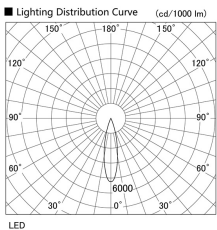

Item no. DD118-0820MW9027-DM1

Series Name:  $\Phi$ 58 Lens type adjustable downlight, Antiglare

Installation	Recessed mount
Type	
Fixture wattage	8.3W
Beam angle	24 deg
Color Temp.	2700K
CRI	Ra>90
Luminous	525 lm
Body	Die-cast aluminum alloy
Body finish	N/A
Trim finish	White
Reflector finish	Mirror
IP Rate	IP20
Light source	COB module
Input Voltage	AC220~240V
Dimming Type	1-10V Dimmable
Certificate	CCC
Cut Hole	58mm