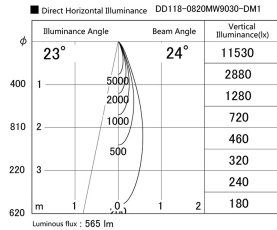

Item no. DD118-0820MW9030-DM1

Series Name: Φ 58 Lens type adjustable downlight, Antiglare

Installation	Recessed mount
Type	
Fixture wattage	8.3W
Beam angle	24 deg
Color Temp.	3000K
CRI	Ra>90
Luminous	565 lm
Body	Die-cast aluminum alloy
Body finish	N/A
Trim finish	White
Reflector finish	Mirror
IP Rate	IP20
Light source	COB module
Input Voltage	AC220~240V
Dimming Type	1-10V Dimmable
Certificate	CCC
Cut Hole	58mm