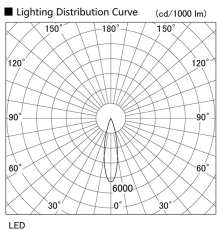

Item no. DD118-0820MW9030-DM1

Series Name: Φ 58 Lens type adjustable downlight, Antiglare

Installation	Recessed mount
Type	
Fixture wattage	8.3W
Beam angle	24 deg
Color Temp.	3000K
CRI	Ra>90
Luminous	565 lm
Body	Die-cast aluminum alloy
Body finish	N/A
Trim finish	White
Reflector finish	Mirror
IP Rate	IP20
Light source	COB module
Input Voltage	AC220~240V
Dimming Type	1-10V Dimmable
Certificate	CCC
Cut Hole	58mm