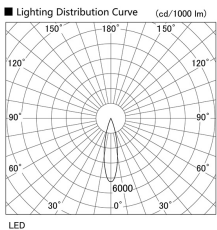

Item no. DD118-0820MW9030-DM1

Series Name: Φ 58 Lens type adjustable downlight, Antiglare

■ Direct Horizontal Illuminance DD118-0820MW9030-DM1

Beam Angle	Vertical Illuminance (lx)
23°	11530
24°	2880
	1280
	720
	480
	320
	240
	180

Luminous flux : 565 lm

Installation	Recessed mount
Type	Φ 58 Lens type adjustable downlight, Antiglare
Fixture wattage	8.3W
Beam angle	24 deg
Color Temp.	3000K
CRI	Ra>90
Luminous	565 lm
Body	Die-cast aluminum alloy
Body finish	N/A
Trim finish	White
Reflector finish	Mirror
IP Rate	IP20
Light source	COB module
Input Voltage	AC220~240V
Dimming Type	1-10V Dimmable
Certificate	CCC
Cut Hole	58mm