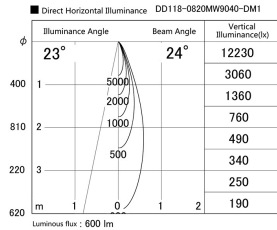

Item no. DD118-0820MW9040-DM1

Series Name: Φ 58 Lens type adjustable downlight, Antiglare

Installation	Recessed mount
Type	Φ 58 Lens type adjustable downlight, Antiglare
Fixture wattage	8.3W
Beam angle	24 deg
Color Temp.	4000K
CRI	Ra>90
Luminous	599 lm
Body	Die-cast aluminum alloy
Body finish	N/A
Trim finish	White
Reflector finish	Mirror
IP Rate	IP20
Light source	COB module
Input Voltage	AC220~240V
Dimming Type	1-10V Dimmable
Certificate	CCC
Cut Hole	58mm