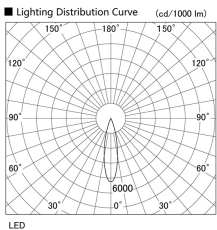

Item no. DD118-0820MW9040-DM1

Series Name: Φ 58 Lens type adjustable downlight, Antiglare

Installation	Recessed mount
Type	Φ 58 Lens type adjustable downlight, Antiglare
Fixture wattage	8.3W
Beam angle	24 deg
Color Temp.	4000K
CRI	Ra>90
Luminous	599 lm
Body	Die-cast aluminum alloy
Body finish	N/A
Trim finish	White
Reflector finish	Mirror
IP Rate	IP20
Light source	COB module
Input Voltage	AC220~240V
Dimming Type	1-10V Dimmable
Certificate	CCC
Cut Hole	58mm