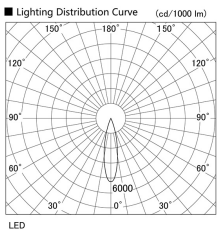

Item no. DD118-0820MW9040-DM1

Series Name: Φ 58 Lens type adjustable downlight, Antiglare

Installation	Recessed mount
Type	
Fixture wattage	8.3W
Beam angle	24 deg
Color Temp.	4000K
CRI	Ra>90
Luminous	599 lm
Body	Die-cast aluminum alloy
Body finish	N/A
Trim finish	White
Reflector finish	Mirror
IP Rate	IP20
Light source	COB module
Input Voltage	AC220~240V
Dimming Type	1-10V Dimmable
Certificate	CCC
Cut Hole	58mm