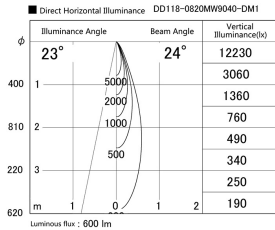

Item no. DD118-0820MW9040-DM1

Series Name: Φ 58 Lens type adjustable downlight, Antiglare

Installation	Recessed mount
Type	
Fixture wattage	8.3W
Beam angle	24 deg
Color Temp.	4000K
CRI	Ra>90
Luminous	599 lm
Body	Die-cast aluminum alloy
Body finish	N/A
Trim finish	White
Reflector finish	Mirror
IP Rate	IP20
Light source	COB module
Input Voltage	AC220~240V
Dimming Type	1-10V Dimmable
Certificate	CCC
Cut Hole	58mm