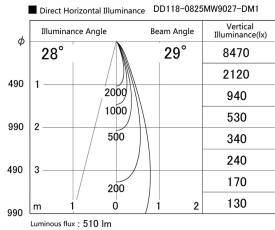

Item no. DD118-0825MW9027-DM1

Series Name: Φ 58 Lens type adjustable downlight, Antiglare

Installation	Recessed mount
Type	
Fixture wattage	8.3W
Beam angle	29 deg
Color Temp.	2700K
CRI	Ra>90
Luminous	509 lm
Body	Die-cast aluminum alloy
Body finish	N/A
Trim finish	White
Reflector finish	Mirror
IP Rate	IP20
Light source	COB module
Input Voltage	AC220~240V
Dimming Type	1-10V Dimmable
Certificate	CCC
Cut Hole	58mm