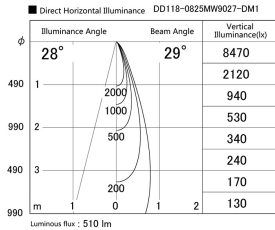

Item no. DD118-0825MW9027-DM1

Series Name: Φ 58 Lens type adjustable downlight, Antiglare

Installation	Recessed mount
Type	Φ 58 Lens type adjustable downlight, Antiglare
Fixture wattage	8.3W
Beam angle	29 deg
Color Temp.	2700K
CRI	Ra>90
Luminous	509 lm
Body	Die-cast aluminum alloy
Body finish	N/A
Trim finish	White
Reflector finish	Mirror
IP Rate	IP20
Light source	COB module
Input Voltage	AC220~240V
Dimming Type	1-10V Dimmable
Certificate	CCC
Cut Hole	58mm