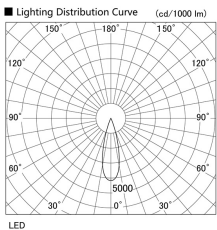

Item no. DD118-0825MW9027-DM1

Series Name: Φ 58 Lens type adjustable downlight, Antiglare

Installation	Recessed mount
Type	
Fixture wattage	8.3W
Beam angle	29 deg
Color Temp.	2700K
CRI	Ra>90
Luminous	509 lm
Body	Die-cast aluminum alloy
Body finish	N/A
Trim finish	White
Reflector finish	Mirror
IP Rate	IP20
Light source	COB module
Input Voltage	AC220~240V
Dimming Type	1-10V Dimmable
Certificate	CCC
Cut Hole	58mm