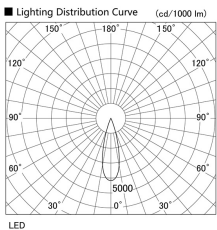

Item no. DD118-0825MW9027-DM1

Series Name: Φ 58 Lens type adjustable downlight, Antiglare

Installation	Recessed mount
Type	Φ 58 Lens type adjustable downlight, Antiglare
Fixture wattage	8.3W
Beam angle	29 deg
Color Temp.	2700K
CRI	Ra>90
Luminous	509 lm
Body	Die-cast aluminum alloy
Body finish	N/A
Trim finish	White
Reflector finish	Mirror
IP Rate	IP20
Light source	COB module
Input Voltage	AC220~240V
Dimming Type	1-10V Dimmable
Certificate	CCC
Cut Hole	58mm