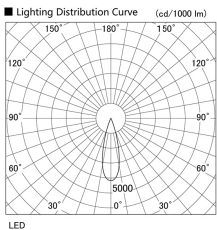

Item no. DD118-0825MW9030-DM1

Series Name: Φ 58 Lens type adjustable downlight, Antiglare

Installation	Recessed mount
Type	Φ 58 Lens type adjustable downlight, Antiglare
Fixture wattage	8.3W
Beam angle	29 deg
Color Temp.	3000K
CRI	Ra>90
Luminous	547 lm
Body	Die-cast aluminum alloy
Body finish	N/A
Trim finish	White
Reflector finish	Mirror
IP Rate	IP20
Light source	COB module
Input Voltage	AC220~240V
Dimming Type	1-10V Dimmable
Certificate	CCC
Cut Hole	58mm