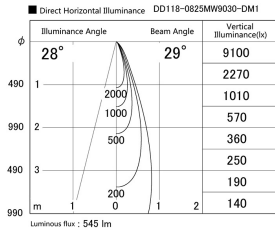

Item no. DD118-0825MW9030-DM1

Series Name:  $\Phi$ 58 Lens type adjustable downlight, Antiglare

Installation	Recessed mount
Type	$\Phi$ 58 Lens type adjustable downlight, Antiglare
Fixture wattage	8.3W
Beam angle	29 deg
Color Temp.	3000K
CRI	Ra>90
Luminous	547 lm
Body	Die-cast aluminum alloy
Body finish	N/A
Trim finish	White
Reflector finish	Mirror
IP Rate	IP20
Light source	COB module
Input Voltage	AC220~240V
Dimming Type	1-10V Dimmable
Certificate	CCC
Cut Hole	58mm