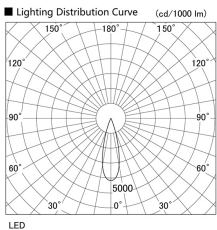

Item no. DD118-0825MW9030-DM1

Series Name:  $\Phi$ 58 Lens type adjustable downlight, Antiglare

Installation	Recessed mount
Type	$\Phi$ 58 Lens type adjustable downlight, Antiglare
Fixture wattage	8.3W
Beam angle	29 deg
Color Temp.	3000K
CRI	Ra>90
Luminous	547 lm
Body	Die-cast aluminum alloy
Body finish	N/A
Trim finish	White
Reflector finish	Mirror
IP Rate	IP20
Light source	COB module
Input Voltage	AC220~240V
Dimming Type	1-10V Dimmable
Certificate	CCC
Cut Hole	58mm