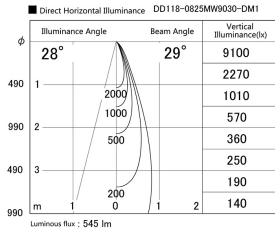

Item no. DD118-0825MW9030-DM1

Series Name: Φ 58 Lens type adjustable downlight, Antiglare

Installation	Recessed mount
Type	Φ 58 Lens type adjustable downlight, Antiglare
Fixture wattage	8.3W
Beam angle	29 deg
Color Temp.	3000K
CRI	Ra>90
Luminous	547 lm
Body	Die-cast aluminum alloy
Body finish	N/A
Trim finish	White
Reflector finish	Mirror
IP Rate	IP20
Light source	COB module
Input Voltage	AC220~240V
Dimming Type	1-10V Dimmable
Certificate	CCC
Cut Hole	58mm