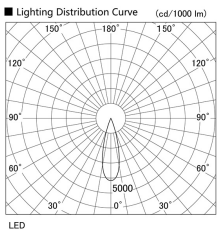

Item no. DD118-0825MW9040-DM1

Series Name: Φ 58 Lens type adjustable downlight, Antiglare

Installation	Recessed mount
Type	Φ 58 Lens type adjustable downlight, Antiglare
Fixture wattage	8.3W
Beam angle	29 deg
Color Temp.	4000K
CRI	Ra>90
Luminous	580 lm
Body	Die-cast aluminum alloy
Body finish	N/A
Trim finish	White
Reflector finish	Mirror
IP Rate	IP20
Light source	COB module
Input Voltage	AC220~240V
Dimming Type	1-10V Dimmable
Certificate	CCC
Cut Hole	58mm