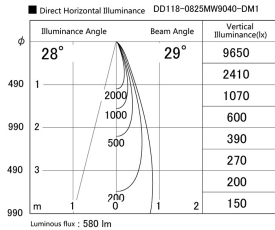

Item no. DD118-0825MW9040-DM1

Series Name: Φ 58 Lens type adjustable downlight, Antiglare

Installation	Recessed mount
Type	Φ 58 Lens type adjustable downlight, Antiglare
Fixture wattage	8.3W
Beam angle	29 deg
Color Temp.	4000K
CRI	Ra>90
Luminous	580 lm
Body	Die-cast aluminum alloy
Body finish	N/A
Trim finish	White
Reflector finish	Mirror
IP Rate	IP20
Light source	COB module
Input Voltage	AC220~240V
Dimming Type	1-10V Dimmable
Certificate	CCC
Cut Hole	58mm