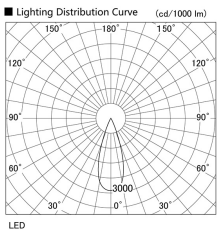

Item no. DD118-0835MW9027-DM1

Series Name: Φ 58 Lens type adjustable downlight, Antiglare

Installation	Recessed mount
Type	
Fixture wattage	8.3W
Beam angle	36 deg
Color Temp.	2700K
CRI	Ra>90
Luminous	512 lm
Body	Die-cast aluminum alloy
Body finish	N/A
Trim finish	White
Reflector finish	Mirror
IP Rate	IP20
Light source	COB module
Input Voltage	AC220~240V
Dimming Type	1-10V Dimmable
Certificate	CCC
Cut Hole	58mm