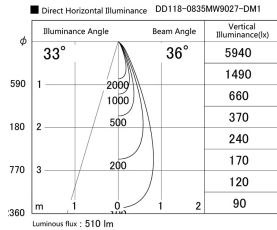

Item no. DD118-0835MW9027-DM1

Series Name: Φ 58 Lens type adjustable downlight, Antiglare

Installation	Recessed mount
Type	
Fixture wattage	8.3W
Beam angle	36 deg
Color Temp.	2700K
CRI	Ra>90
Luminous	512 lm
Body	Die-cast aluminum alloy
Body finish	N/A
Trim finish	White
Reflector finish	Mirror
IP Rate	IP20
Light source	COB module
Input Voltage	AC220~240V
Dimming Type	1-10V Dimmable
Certificate	CCC
Cut Hole	58mm