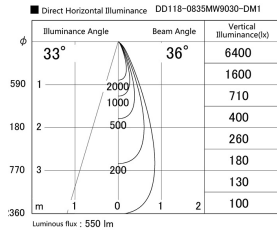

Item no. DD118-0835MW9030-DM1

Series Name: Φ 58 Lens type adjustable downlight, Antiglare

| | |
|------------------|-------------------------|
| Installation | Recessed mount |
| Type | |
| Fixture wattage | 8.3W |
| Beam angle | 36 deg |
| Color Temp. | 3000K |
| CRI | Ra>90 |
| Luminous | 551 lm |
| Body | Die-cast aluminum alloy |
| Body finish | N/A |
| Trim finish | White |
| Reflector finish | Mirror |
| IP Rate | IP20 |
| Light source | COB module |
| Input Voltage | AC220~240V |
| Dimming Type | 1-10V Dimmable |
| Certificate | CCC |
| Cut Hole | 58mm |