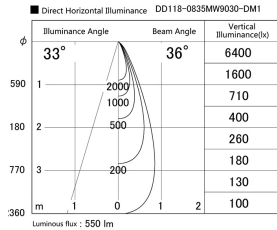

Item no. DD118-0835MW9030-DM1

Series Name:  $\Phi$ 58 Lens type adjustable downlight, Antiglare

Installation	Recessed mount
Type	$\Phi$ 58 Lens type adjustable downlight, Antiglare
Fixture wattage	8.3W
Beam angle	36 deg
Color Temp.	3000K
CRI	Ra>90
Luminous	551 lm
Body	Die-cast aluminum alloy
Body finish	N/A
Trim finish	White
Reflector finish	Mirror
IP Rate	IP20
Light source	COB module
Input Voltage	AC220~240V
Dimming Type	1-10V Dimmable
Certificate	CCC
Cut Hole	58mm