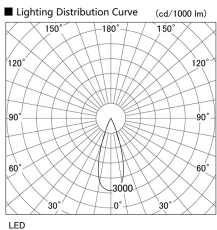

Item no. DD118-0835MW9030-DM1

Series Name: Φ 58 Lens type adjustable downlight, Antiglare

| | |
|------------------|-------------------------|
| Installation | Recessed mount |
| Type | |
| Fixture wattage | 8.3W |
| Beam angle | 36 deg |
| Color Temp. | 3000K |
| CRI | Ra>90 |
| Luminous | 551 lm |
| Body | Die-cast aluminum alloy |
| Body finish | N/A |
| Trim finish | White |
| Reflector finish | Mirror |
| IP Rate | IP20 |
| Light source | COB module |
| Input Voltage | AC220~240V |
| Dimming Type | 1-10V Dimmable |
| Certificate | CCC |
| Cut Hole | 58mm |