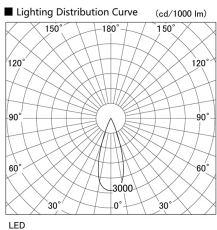

Item no. DD118-0835MW9030-DM1

Series Name:  $\Phi$ 58 Lens type adjustable downlight, Antiglare

Installation	Recessed mount
Type	$\Phi$ 58 Lens type adjustable downlight, Antiglare
Fixture wattage	8.3W
Beam angle	36 deg
Color Temp.	3000K
CRI	Ra>90
Luminous	551 lm
Body	Die-cast aluminum alloy
Body finish	N/A
Trim finish	White
Reflector finish	Mirror
IP Rate	IP20
Light source	COB module
Input Voltage	AC220~240V
Dimming Type	1-10V Dimmable
Certificate	CCC
Cut Hole	58mm