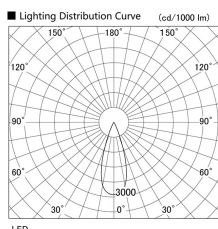

Item no. DD118-0835MW9040-DM1

Series Name: Φ 58 Lens type adjustable
downlight, Antiglare

Installation	Recessed mount
Type	
Fixture wattage	8.3W
Beam angle	36 deg
Color Temp.	4000K
CRI	Ra>90
Luminous	584 lm
Body	Die-cast aluminum alloy
Body finish	N/A
Trim finish	White
Reflector finish	Mirror
IP Rate	IP20
Light source	COB module
Input Voltage	AC220~240V
Dimming Type	1-10V Dimmable
Certificate	CCC
Cut Hole	58mm