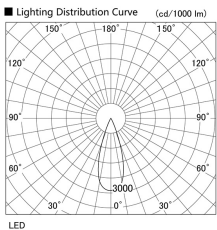

Item no. DD118-0835MW9040-DM1

Series Name:  $\Phi$ 58 Lens type adjustable downlight, Antiglare

Installation	Recessed mount
Type	$\Phi$ 58 Lens type adjustable downlight, Antiglare
Fixture wattage	8.3W
Beam angle	36 deg
Color Temp.	4000K
CRI	Ra>90
Luminous	584 lm
Body	Die-cast aluminum alloy
Body finish	N/A
Trim finish	White
Reflector finish	Mirror
IP Rate	IP20
Light source	COB module
Input Voltage	AC220~240V
Dimming Type	1-10V Dimmable
Certificate	CCC
Cut Hole	58mm