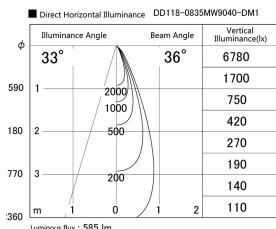

Item no. DD118-0835MW9040-DM1

Series Name: Φ 58 Lens type adjustable
downlight, Antiglare

Installation	Recessed mount
Type	
Fixture wattage	8.3W
Beam angle	36 deg
Color Temp.	4000K
CRI	Ra>90
Luminous	584 lm
Body	Die-cast aluminum alloy
Body finish	N/A
Trim finish	White
Reflector finish	Mirror
IP Rate	IP20
Light source	COB module
Input Voltage	AC220~240V
Dimming Type	1-10V Dimmable
Certificate	CCC
Cut Hole	58mm