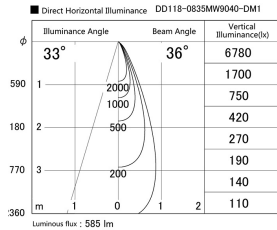

Item no. DD118-0835MW9040-DM1

Series Name:  $\Phi$ 58 Lens type adjustable downlight, Antiglare

Installation	Recessed mount
Type	$\Phi$ 58 Lens type adjustable downlight, Antiglare
Fixture wattage	8.3W
Beam angle	36 deg
Color Temp.	4000K
CRI	Ra>90
Luminous	584 lm
Body	Die-cast aluminum alloy
Body finish	N/A
Trim finish	White
Reflector finish	Mirror
IP Rate	IP20
Light source	COB module
Input Voltage	AC220~240V
Dimming Type	1-10V Dimmable
Certificate	CCC
Cut Hole	58mm