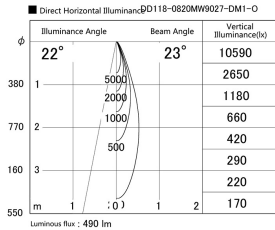

Item no. DD118-0820MW9027-DM1-O Series Name:  $\Phi$ 58 Lens type adjustable downlight, Antiglare

Installation	Recessed mount
Type	$\Phi$ 58 Lens type adjustable downlight, Antiglare
Fixture wattage	8.3W
Beam angle	23 deg
Color Temp.	2700K
CRI	Ra>90
Luminous	491 lm
Body	Die-cast aluminum alloy
Body finish	N/A
Trim finish	White
Reflector finish	Mirror
IP Rate	IPIP44 from the bottom
Light source	COB module
Input Voltage	AC220~240V
Dimming Type	1-10V Dimmable
Certificate	CCC
Cut Hole	58mm