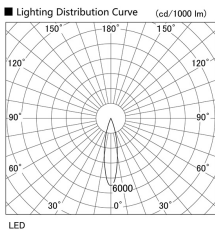

Item no. DD118-0820MW9027-DM1-O Series Name:  $\Phi$ 58 Lens type adjustable downlight, Antiglare

Installation	Recessed mount
Type	$\Phi$ 58 Lens type adjustable downlight, Antiglare
Fixture wattage	8.3W
Beam angle	23 deg
Color Temp.	2700K
CRI	Ra>90
Luminous	491 lm
Body	Die-cast aluminum alloy
Body finish	N/A
Trim finish	White
Reflector finish	Mirror
IP Rate	IPIP44 from the bottom
Light source	COB module
Input Voltage	AC220~240V
Dimming Type	1-10V Dimmable
Certificate	CCC
Cut Hole	58mm