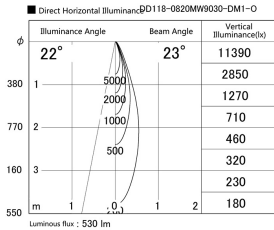

Item no. DD118-0820MW9030-DM1-O Series Name: Φ 58 Lens type adjustable downlight, Antiglare

Installation	Recessed mount
Type	
Fixture wattage	8.3W
Beam angle	23 deg
Color Temp.	3000K
CRI	Ra>90
Luminous	528 lm
Body	Die-cast aluminum alloy
Body finish	N/A
Trim finish	White
Reflector finish	Mirror
IP Rate	IPIP44 from the bottom
Light source	COB module
Input Voltage	AC220~240V
Dimming Type	1-10V Dimmable
Certificate	CCC
Cut Hole	58mm