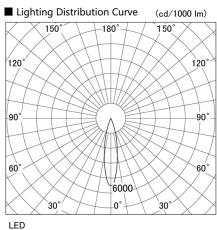

Item no. DD118-0820MW9030-DM1-O Series Name: Φ 58 Lens type adjustable downlight, Antiglare

Installation	Recessed mount
Type	
Fixture wattage	8.3W
Beam angle	23 deg
Color Temp.	3000K
CRI	Ra>90
Luminous	528 lm
Body	Die-cast aluminum alloy
Body finish	N/A
Trim finish	White
Reflector finish	Mirror
IP Rate	IPIP44 from the bottom
Light source	COB module
Input Voltage	AC220~240V
Dimming Type	1-10V Dimmable
Certificate	CCC
Cut Hole	58mm