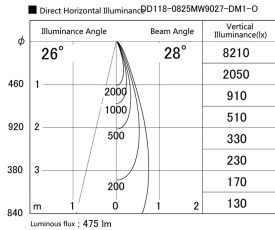

Item no. DD118-0825MW9027-DM1-O Series Name: Φ 58 Lens type adjustable downlight, Antiglare

Installation	Recessed mount
Type	
Fixture wattage	8.3W
Beam angle	28 deg
Color Temp.	2700K
CRI	Ra>90
Luminous	477 lm
Body	Die-cast aluminum alloy
Body finish	N/A
Trim finish	White
Reflector finish	Mirror
IP Rate	IIP44 from the bottom
Light source	COB module
Input Voltage	AC220~240V
Dimming Type	1-10V Dimmable
Certificate	CCC
Cut Hole	58mm