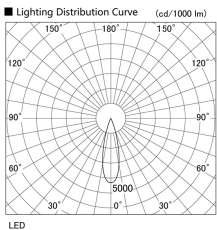

Item no. DD118-0825MW9027-DM1-O Series Name:  $\Phi$ 58 Lens type adjustable downlight, Antiglare

Installation	Recessed mount
Type	$\Phi$ 58 Lens type adjustable downlight, Antiglare
Fixture wattage	8.3W
Beam angle	28 deg
Color Temp.	2700K
CRI	Ra>90
Luminous	477 lm
Body	Die-cast aluminum alloy
Body finish	N/A
Trim finish	White
Reflector finish	Mirror
IP Rate	IPIP44 from the bottom
Light source	COB module
Input Voltage	AC220~240V
Dimming Type	1-10V Dimmable
Certificate	CCC
Cut Hole	58mm