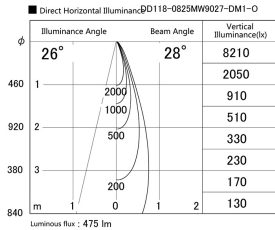

Item no. DD118-0825MW9027-DM1-O Series Name:  $\Phi$ 58 Lens type adjustable downlight, Antiglare

Installation	Recessed mount
Type	$\Phi$ 58 Lens type adjustable downlight, Antiglare
Fixture wattage	8.3W
Beam angle	28 deg
Color Temp.	2700K
CRI	Ra>90
Luminous	477 lm
Body	Die-cast aluminum alloy
Body finish	N/A
Trim finish	White
Reflector finish	Mirror
IP Rate	IPIP44 from the bottom
Light source	COB module
Input Voltage	AC220~240V
Dimming Type	1-10V Dimmable
Certificate	CCC
Cut Hole	58mm