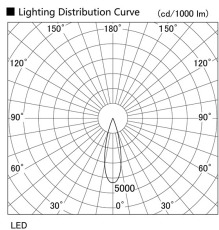

Item no. DD118-0825MW9027-DM1-O Series Name: Φ 58 Lens type adjustable downlight, Antiglare

Installation	Recessed mount
Type	
Fixture wattage	8.3W
Beam angle	28 deg
Color Temp.	2700K
CRI	Ra>90
Luminous	477 lm
Body	Die-cast aluminum alloy
Body finish	N/A
Trim finish	White
Reflector finish	Mirror
IP Rate	IIP44 from the bottom
Light source	COB module
Input Voltage	AC220~240V
Dimming Type	1-10V Dimmable
Certificate	CCC
Cut Hole	58mm