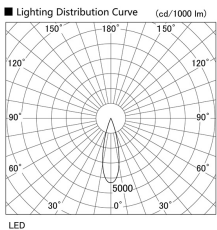

Item no. DD118-0825MW9030-DM1-O Series Name:  $\Phi$ 58 Lens type adjustable downlight, Antiglare

Installation	Recessed mount
Type	$\Phi$ 58 Lens type adjustable downlight, Antiglare
Fixture wattage	8.3W
Beam angle	28 deg
Color Temp.	3000K
CRI	Ra>90
Luminous	513 lm
Body	Die-cast aluminum alloy
Body finish	N/A
Trim finish	White
Reflector finish	Mirror
IP Rate	IPIP44 from the bottom
Light source	COB module
Input Voltage	AC220~240V
Dimming Type	1-10V Dimmable
Certificate	CCC
Cut Hole	58mm