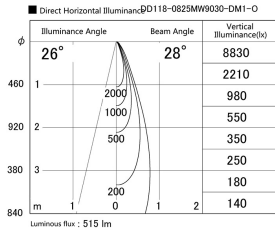

Item no. DD118-0825MW9030-DM1-O Series Name:  $\Phi$ 58 Lens type adjustable downlight, Antiglare

Installation	Recessed mount
Type	$\Phi$ 58 Lens type adjustable downlight, Antiglare
Fixture wattage	8.3W
Beam angle	28 deg
Color Temp.	3000K
CRI	Ra>90
Luminous	513 lm
Body	Die-cast aluminum alloy
Body finish	N/A
Trim finish	White
Reflector finish	Mirror
IP Rate	IPIP44 from the bottom
Light source	COB module
Input Voltage	AC220~240V
Dimming Type	1-10V Dimmable
Certificate	CCC
Cut Hole	58mm