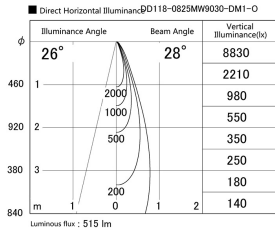

Item no. DD118-0825MW9030-DM1-O Series Name:  $\Phi$ 58 Lens type adjustable downlight, Antiglare

|                  |   |
|------------------|---|
| Installation     | Recessed mount                                      |
| Type             | $\Phi$ 58 Lens type adjustable downlight, Antiglare |
| Fixture wattage  | 8.3W  |
| Beam angle       | 28 deg  |
| Color Temp.      | 3000K   |
| CRI              | Ra>90   |
| Luminous         | 513 lm  |
| Body             | Die-cast aluminum alloy                             |
| Body finish      | N/A   |
| Trim finish      | White   |
| Reflector finish | Mirror  |
| IP Rate          | IPIP44 from the bottom                              |
| Light source     | COB module  |
| Input Voltage    | AC220~240V  |
| Dimming Type     | 1-10V Dimmable                                      |
| Certificate      | CCC   |
| Cut Hole         | 58mm  |