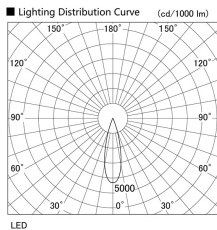

Item no. DD118-0825MW9030-DM1-O Series Name:  $\Phi$ 58 Lens type adjustable downlight, Antiglare

|                  |   |
|------------------|---|
| Installation     | Recessed mount                                      |
| Type             | $\Phi$ 58 Lens type adjustable downlight, Antiglare |
| Fixture wattage  | 8.3W  |
| Beam angle       | 28 deg  |
| Color Temp.      | 3000K   |
| CRI              | Ra>90   |
| Luminous         | 513 lm  |
| Body             | Die-cast aluminum alloy                             |
| Body finish      | N/A   |
| Trim finish      | White   |
| Reflector finish | Mirror  |
| IP Rate          | IPIP44 from the bottom                              |
| Light source     | COB module  |
| Input Voltage    | AC220~240V  |
| Dimming Type     | 1-10V Dimmable                                      |
| Certificate      | CCC   |
| Cut Hole         | 58mm  |