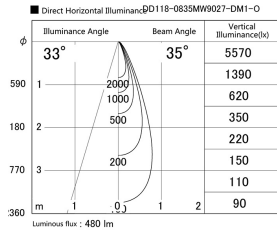

Item no. DD118-0835MW9027-DM1-O Series Name: Φ 58 Lens type adjustable downlight, Antiglare

Installation	Recessed mount
Type	Φ 58 Lens type adjustable downlight, Antiglare
Fixture wattage	8.3W
Beam angle	35 deg
Color Temp.	2700K
CRI	Ra>90
Luminous	478 lm
Body	Die-cast aluminum alloy
Body finish	N/A
Trim finish	White
Reflector finish	Mirror
IP Rate	IPIP44 from the bottom
Light source	COB module
Input Voltage	AC220~240V
Dimming Type	1-10V Dimmable
Certificate	CCC
Cut Hole	58mm