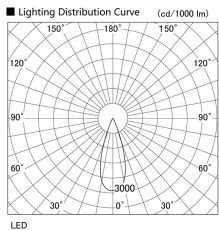

Item no. DD118-0835MW9027-DM1-O Series Name:  $\Phi$ 58 Lens type adjustable downlight, Antiglare

Installation	Recessed mount
Type	
Fixture wattage	8.3W
Beam angle	35 deg
Color Temp.	2700K
CRI	Ra>90
Luminous	478 lm
Body	Die-cast aluminum alloy
Body finish	N/A
Trim finish	White
Reflector finish	Mirror
IP Rate	IIP44 from the bottom
Light source	COB module
Input Voltage	AC220~240V
Dimming Type	1-10V Dimmable
Certificate	CCC
Cut Hole	58mm