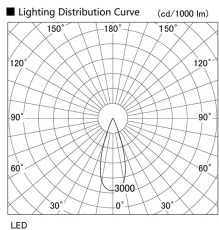

Item no. DD118-0835MW9027-DM1-O Series Name: Φ 58 Lens type adjustable downlight, Antiglare

Installation	Recessed mount
Type	Φ 58 Lens type adjustable downlight, Antiglare
Fixture wattage	8.3W
Beam angle	35 deg
Color Temp.	2700K
CRI	Ra>90
Luminous	478 lm
Body	Die-cast aluminum alloy
Body finish	N/A
Trim finish	White
Reflector finish	Mirror
IP Rate	IPIP44 from the bottom
Light source	COB module
Input Voltage	AC220~240V
Dimming Type	1-10V Dimmable
Certificate	CCC
Cut Hole	58mm