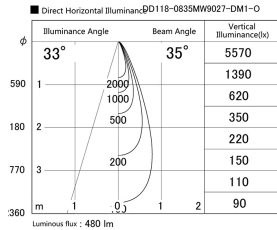

Item no. DD118-0835MW9027-DM1-O Series Name:  $\Phi$ 58 Lens type adjustable downlight, Antiglare

Installation	Recessed mount
Type	
Fixture wattage	8.3W
Beam angle	35 deg
Color Temp.	2700K
CRI	Ra>90
Luminous	478 lm
Body	Die-cast aluminum alloy
Body finish	N/A
Trim finish	White
Reflector finish	Mirror
IP Rate	IIP44 from the bottom
Light source	COB module
Input Voltage	AC220~240V
Dimming Type	1-10V Dimmable
Certificate	CCC
Cut Hole	58mm