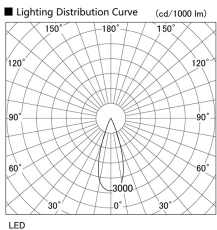

Item no. DD118-0835MW9040-DM1-O Series Name: Φ 58 Lens type adjustable downlight, Antiglare

Installation	Recessed mount
Type	Φ 58 Lens type adjustable downlight, Antiglare
Fixture wattage	8.3W
Beam angle	35 deg
Color Temp.	4000K
CRI	Ra>90
Luminous	545 lm
Body	Die-cast aluminum alloy
Body finish	N/A
Trim finish	White
Reflector finish	Mirror
IP Rate	IPIP44 from the bottom
Light source	COB module
Input Voltage	AC220~240V
Dimming Type	1-10V Dimmable
Certificate	CCC
Cut Hole	58mm