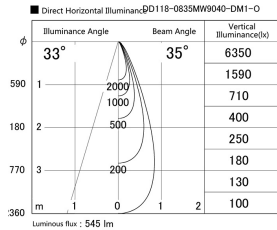

Item no. DD118-0835MW9040-DM1-O Series Name: Φ 58 Lens type adjustable downlight, Antiglare

Installation	Recessed mount
Type	Φ 58 Lens type adjustable downlight, Antiglare
Fixture wattage	8.3W
Beam angle	35 deg
Color Temp.	4000K
CRI	Ra>90
Luminous	545 lm
Body	Die-cast aluminum alloy
Body finish	N/A
Trim finish	White
Reflector finish	Mirror
IP Rate	IPIP44 from the bottom
Light source	COB module
Input Voltage	AC220~240V
Dimming Type	1-10V Dimmable
Certificate	CCC
Cut Hole	58mm