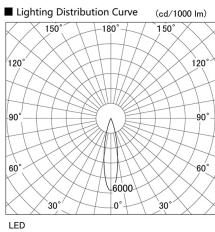

Item
DD118-0820MW9027-DM1-HN

no. Series Name: Φ 58 Lens type adjustable
downlight, Antiglare

Installation	Recessed mount
Type	Φ 58 Lens type adjustable downlight, Antiglare
Fixture wattage	8.3W
Beam angle	22 deg
Color Temp.	2700K
CRI	Ra>90
Luminous	388 lm
Body	Die-cast aluminum alloy
Body finish	N/A
Trim finish	White
Reflector finish	Mirror
IP Rate	IP20
Light source	COB module
Input Voltage	AC220~240V
Dimming Type	1-10V Dimmable
Certificate	CCC
Cut Hole	58mm