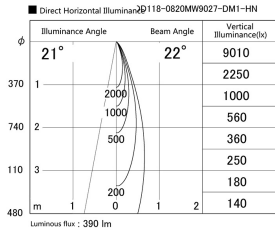

Item
DD118-0820MW9027-DM1-HN

no. Series Name: Φ 58 Lens type adjustable
downlight, Antiglare

Installation	Recessed mount
Type	Φ 58 Lens type adjustable downlight, Antiglare
Fixture wattage	8.3W
Beam angle	22 deg
Color Temp.	2700K
CRI	Ra>90
Luminous	388 lm
Body	Die-cast aluminum alloy
Body finish	N/A
Trim finish	White
Reflector finish	Mirror
IP Rate	IP20
Light source	COB module
Input Voltage	AC220~240V
Dimming Type	1-10V Dimmable
Certificate	CCC
Cut Hole	58mm