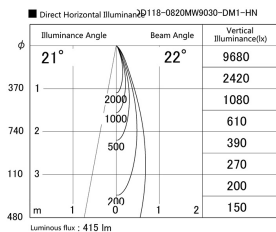

Item  
DD118-0820MW9030-DM1-HN

no. Series Name:  $\Phi$ 58 Lens type adjustable  
downlight, Antiglare

Installation	Recessed mount
Type	
Fixture wattage	8.3W
Beam angle	22 deg
Color Temp.	3000K
CRI	Ra>90
Luminous	417 lm
Body	Die-cast aluminum alloy
Body finish	N/A
Trim finish	White
Reflector finish	Mirror
IP Rate	IP20
Light source	COB module
Input Voltage	AC220~240V
Dimming Type	1-10V Dimmable
Certificate	CCC
Cut Hole	58mm