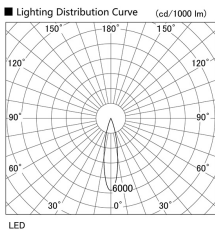

Item
DD118-0820MW9030-DM1-HN

no. Series Name: Φ 58 Lens type adjustable
downlight, Antiglare

Installation	Recessed mount
Type	Φ 58 Lens type adjustable downlight, Antiglare
Fixture wattage	8.3W
Beam angle	22 deg
Color Temp.	3000K
CRI	Ra>90
Luminous	417 lm
Body	Die-cast aluminum alloy
Body finish	N/A
Trim finish	White
Reflector finish	Mirror
IP Rate	IP20
Light source	COB module
Input Voltage	AC220~240V
Dimming Type	1-10V Dimmable
Certificate	CCC
Cut Hole	58mm