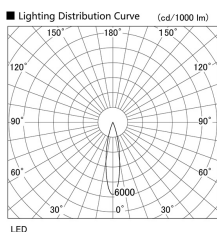

Item  
DD118-0820MW9030-DM1-HN

no. Series Name:  $\Phi$ 58 Lens type adjustable  
downlight, Antiglare

Installation	Recessed mount
Type	
Fixture wattage	8.3W
Beam angle	22 deg
Color Temp.	3000K
CRI	Ra>90
Luminous	417 lm
Body	Die-cast aluminum alloy
Body finish	N/A
Trim finish	White
Reflector finish	Mirror
IP Rate	IP20
Light source	COB module
Input Voltage	AC220~240V
Dimming Type	1-10V Dimmable
Certificate	CCC
Cut Hole	58mm