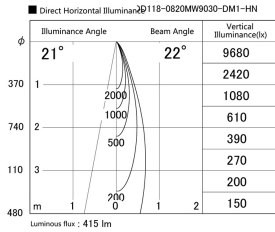

Item
DD118-0820MW9030-DM1-HN

no. Series Name: Φ 58 Lens type adjustable
downlight, Antiglare

Installation	Recessed mount
Type	Φ 58 Lens type adjustable downlight, Antiglare
Fixture wattage	8.3W
Beam angle	22 deg
Color Temp.	3000K
CRI	Ra>90
Luminous	417 lm
Body	Die-cast aluminum alloy
Body finish	N/A
Trim finish	White
Reflector finish	Mirror
IP Rate	IP20
Light source	COB module
Input Voltage	AC220~240V
Dimming Type	1-10V Dimmable
Certificate	CCC
Cut Hole	58mm