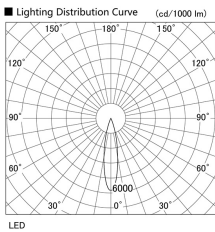

Item
DD118-0820MW9040-DM1-HN

no. Series Name: Φ 58 Lens type adjustable
downlight, Antiglare

Installation	Recessed mount
Type	Φ 58 Lens type adjustable downlight, Antiglare
Fixture wattage	8.3W
Beam angle	22 deg
Color Temp.	4000K
CRI	Ra>90
Luminous	442 lm
Body	Die-cast aluminum alloy
Body finish	N/A
Trim finish	White
Reflector finish	Mirror
IP Rate	IP20
Light source	COB module
Input Voltage	AC220~240V
Dimming Type	1-10V Dimmable
Certificate	CCC
Cut Hole	58mm