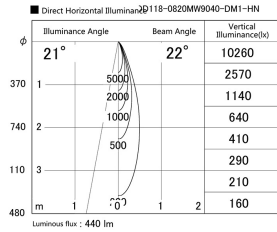

Item
DD118-0820MW9040-DM1-HN

no. Series Name: Φ 58 Lens type adjustable
downlight, Antiglare

Installation	Recessed mount
Type	Φ 58 Lens type adjustable downlight, Antiglare
Fixture wattage	8.3W
Beam angle	22 deg
Color Temp.	4000K
CRI	Ra>90
Luminous	442 lm
Body	Die-cast aluminum alloy
Body finish	N/A
Trim finish	White
Reflector finish	Mirror
IP Rate	IP20
Light source	COB module
Input Voltage	AC220~240V
Dimming Type	1-10V Dimmable
Certificate	CCC
Cut Hole	58mm