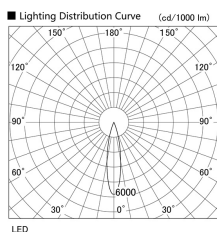

Item
DD118-0820MW9040-DM1-HN

no. Series Name: Φ 58 Lens type adjustable
downlight, Antiglare

Installation	Recessed mount
Type	
Fixture wattage	8.3W
Beam angle	22 deg
Color Temp.	4000K
CRI	Ra>90
Luminous	442 lm
Body	Die-cast aluminum alloy
Body finish	N/A
Trim finish	White
Reflector finish	Mirror
IP Rate	IP20
Light source	COB module
Input Voltage	AC220~240V
Dimming Type	1-10V Dimmable
Certificate	CCC
Cut Hole	58mm