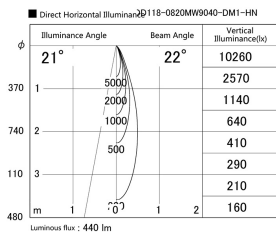

Item
DD118-0820MW9040-DM1-HN

no. Series Name: Φ 58 Lens type adjustable
downlight, Antiglare

Installation	Recessed mount
Type	
Fixture wattage	8.3W
Beam angle	22 deg
Color Temp.	4000K
CRI	Ra>90
Luminous	442 lm
Body	Die-cast aluminum alloy
Body finish	N/A
Trim finish	White
Reflector finish	Mirror
IP Rate	IP20
Light source	COB module
Input Voltage	AC220~240V
Dimming Type	1-10V Dimmable
Certificate	CCC
Cut Hole	58mm