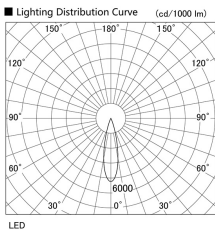

Item
DD118-0825MW9027-DM1-HN

no. Series Name: Φ 58 Lens type adjustable
downlight, Antiglare

Installation	Recessed mount
Type	Φ 58 Lens type adjustable downlight, Antiglare
Fixture wattage	8.3W
Beam angle	25 deg
Color Temp.	2700K
CRI	Ra>90
Luminous	392 lm
Body	Die-cast aluminum alloy
Body finish	N/A
Trim finish	White
Reflector finish	Mirror
IP Rate	IP20
Light source	COB module
Input Voltage	AC220~240V
Dimming Type	1-10V Dimmable
Certificate	CCC
Cut Hole	58mm