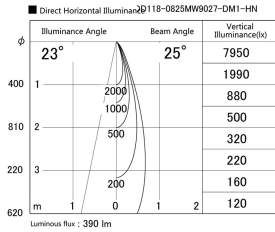

Item  
DD118-0825MW9027-DM1-HN

no. Series Name:  $\Phi$ 58 Lens type adjustable  
downlight, Antiglare

Installation	Recessed mount
Type	$\Phi$ 58 Lens type adjustable downlight, Antiglare
Fixture wattage	8.3W
Beam angle	25 deg
Color Temp.	2700K
CRI	Ra>90
Luminous	392 lm
Body	Die-cast aluminum alloy
Body finish	N/A
Trim finish	White
Reflector finish	Mirror
IP Rate	IP20
Light source	COB module
Input Voltage	AC220~240V
Dimming Type	1-10V Dimmable
Certificate	CCC
Cut Hole	58mm