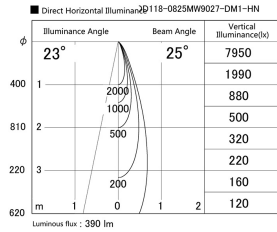

Item
DD118-0825MW9027-DM1-HN

no. Series Name: Φ 58 Lens type adjustable
downlight, Antiglare

Installation	Recessed mount
Type	Φ 58 Lens type adjustable downlight, Antiglare
Fixture wattage	8.3W
Beam angle	25 deg
Color Temp.	2700K
CRI	Ra>90
Luminous	392 lm
Body	Die-cast aluminum alloy
Body finish	N/A
Trim finish	White
Reflector finish	Mirror
IP Rate	IP20
Light source	COB module
Input Voltage	AC220~240V
Dimming Type	1-10V Dimmable
Certificate	CCC
Cut Hole	58mm