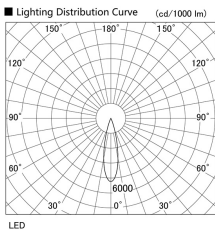

Item  
DD118-0825MW9027-DM1-HN

no. Series Name:  $\Phi$ 58 Lens type adjustable  
downlight, Antiglare

Installation	Recessed mount
Type	$\Phi$ 58 Lens type adjustable downlight, Antiglare
Fixture wattage	8.3W
Beam angle	25 deg
Color Temp.	2700K
CRI	Ra>90
Luminous	392 lm
Body	Die-cast aluminum alloy
Body finish	N/A
Trim finish	White
Reflector finish	Mirror
IP Rate	IP20
Light source	COB module
Input Voltage	AC220~240V
Dimming Type	1-10V Dimmable
Certificate	CCC
Cut Hole	58mm