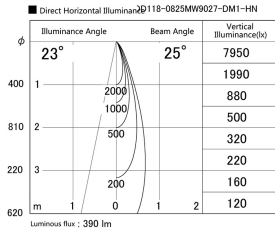

Item
DD118-0825MW9027-DM1-HN

no. Series Name: Φ58 Lens type adjustable
downlight, Antiglare

Installation	Recessed mount
Type	
Fixture wattage	8.3W
Beam angle	25 deg
Color Temp.	2700K
CRI	Ra>90
Luminous	392 lm
Body	Die-cast aluminum alloy
Body finish	N/A
Trim finish	White
Reflector finish	Mirror
IP Rate	IP20
Light source	COB module
Input Voltage	AC220~240V
Dimming Type	1-10V Dimmable
Certificate	CCC
Cut Hole	58mm