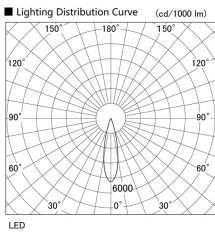

Item
DD118-0825MW9027-DM1-HN

no. Series Name: Φ58 Lens type adjustable
downlight, Antiglare

Installation	Recessed mount
Type	
Fixture wattage	8.3W
Beam angle	25 deg
Color Temp.	2700K
CRI	Ra>90
Luminous	392 lm
Body	Die-cast aluminum alloy
Body finish	N/A
Trim finish	White
Reflector finish	Mirror
IP Rate	IP20
Light source	COB module
Input Voltage	AC220~240V
Dimming Type	1-10V Dimmable
Certificate	CCC
Cut Hole	58mm