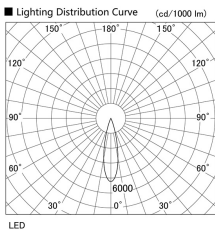

Item
DD118-0825MW9030-DM1-HN

no. Series Name: Φ 58 Lens type adjustable
downlight, Antiglare

Installation	Recessed mount
Type	Φ 58 Lens type adjustable downlight, Antiglare
Fixture wattage	8.3W
Beam angle	25 deg
Color Temp.	3000K
CRI	Ra>90
Luminous	422 lm
Body	Die-cast aluminum alloy
Body finish	N/A
Trim finish	White
Reflector finish	Mirror
IP Rate	IP20
Light source	COB module
Input Voltage	AC220~240V
Dimming Type	1-10V Dimmable
Certificate	CCC
Cut Hole	58mm