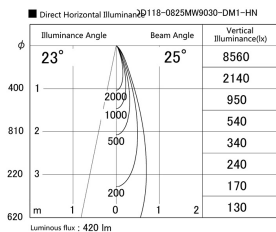

Item
DD118-0825MW9030-DM1-HN

no. Series Name: Φ 58 Lens type adjustable
downlight, Antiglare

Installation	Recessed mount
Type	
Fixture wattage	8.3W
Beam angle	25 deg
Color Temp.	3000K
CRI	Ra>90
Luminous	422 lm
Body	Die-cast aluminum alloy
Body finish	N/A
Trim finish	White
Reflector finish	Mirror
IP Rate	IP20
Light source	COB module
Input Voltage	AC220~240V
Dimming Type	1-10V Dimmable
Certificate	CCC
Cut Hole	58mm