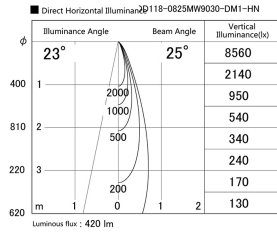

Item
DD118-0825MW9030-DM1-HN

no. Series Name: Φ 58 Lens type adjustable
downlight, Antiglare

Installation	Recessed mount
Type	Φ 58 Lens type adjustable downlight, Antiglare
Fixture wattage	8.3W
Beam angle	25 deg
Color Temp.	3000K
CRI	Ra>90
Luminous	422 lm
Body	Die-cast aluminum alloy
Body finish	N/A
Trim finish	White
Reflector finish	Mirror
IP Rate	IP20
Light source	COB module
Input Voltage	AC220~240V
Dimming Type	1-10V Dimmable
Certificate	CCC
Cut Hole	58mm