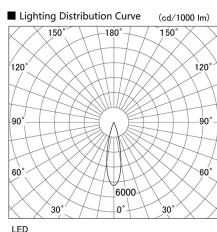

Item
DD118-0825MW9030-DM1-HN

no. Series Name: Φ 58 Lens type adjustable
downlight, Antiglare

Installation	Recessed mount
Type	
Fixture wattage	8.3W
Beam angle	25 deg
Color Temp.	3000K
CRI	Ra>90
Luminous	422 lm
Body	Die-cast aluminum alloy
Body finish	N/A
Trim finish	White
Reflector finish	Mirror
IP Rate	IP20
Light source	COB module
Input Voltage	AC220~240V
Dimming Type	1-10V Dimmable
Certificate	CCC
Cut Hole	58mm