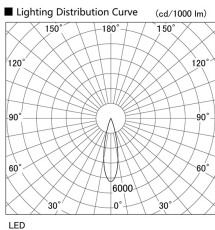

Item  
DD118-0825MW9040-DM1-HN

no. Series Name:  $\Phi$ 58 Lens type adjustable  
downlight, Antiglare

Installation	Recessed mount
Type	
Fixture wattage	8.3W
Beam angle	25 deg
Color Temp.	4000K
CRI	Ra>90
Luminous	447 lm
Body	Die-cast aluminum alloy
Body finish	N/A
Trim finish	White
Reflector finish	Mirror
IP Rate	IP20
Light source	COB module
Input Voltage	AC220~240V
Dimming Type	1-10V Dimmable
Certificate	CCC
Cut Hole	58mm