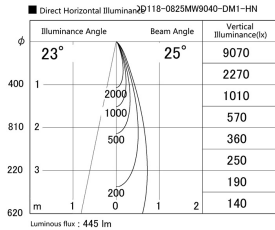

Item  
DD118-0825MW9040-DM1-HN

no. Series Name:  $\Phi$ 58 Lens type adjustable  
downlight, Antiglare

Installation	Recessed mount
Type	
Fixture wattage	8.3W
Beam angle	25 deg
Color Temp.	4000K
CRI	Ra>90
Luminous	447 lm
Body	Die-cast aluminum alloy
Body finish	N/A
Trim finish	White
Reflector finish	Mirror
IP Rate	IP20
Light source	COB module
Input Voltage	AC220~240V
Dimming Type	1-10V Dimmable
Certificate	CCC
Cut Hole	58mm