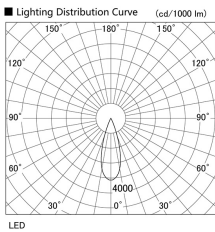

Item
DD118-0835MW9027-DM1-HN

no. Series Name: Φ 58 Lens type adjustable
downlight, Antiglare

Installation	Recessed mount
Type	
Fixture wattage	8.3W
Beam angle	33 deg
Color Temp.	2700K
CRI	Ra>90
Luminous	363 lm
Body	Die-cast aluminum alloy
Body finish	N/A
Trim finish	White
Reflector finish	Mirror
IP Rate	IP20
Light source	COB module
Input Voltage	AC220~240V
Dimming Type	1-10V Dimmable
Certificate	CCC
Cut Hole	58mm