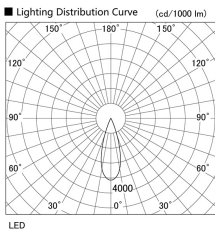

Item
DD118-0835MW9027-DM1-HN

no. Series Name: Φ 58 Lens type adjustable
downlight, Antiglare

| | |
|------------------|--|
| Installation | Recessed mount |
| Type | Φ 58 Lens type adjustable downlight, Antiglare |
| Fixture wattage | 8.3W |
| Beam angle | 33 deg |
| Color Temp. | 2700K |
| CRI | Ra>90 |
| Luminous | 363 lm |
| Body | Die-cast aluminum alloy |
| Body finish | N/A |
| Trim finish | White |
| Reflector finish | Mirror |
| IP Rate | IP20 |
| Light source | COB module |
| Input Voltage | AC220~240V |
| Dimming Type | 1-10V Dimmable |
| Certificate | CCC |
| Cut Hole | 58mm |