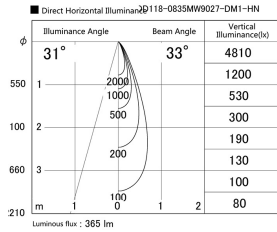

Item
DD118-0835MW9027-DM1-HN

no. Series Name: Φ 58 Lens type adjustable
downlight, Antiglare

Installation	Recessed mount
Type	
Fixture wattage	8.3W
Beam angle	33 deg
Color Temp.	2700K
CRI	Ra>90
Luminous	363 lm
Body	Die-cast aluminum alloy
Body finish	N/A
Trim finish	White
Reflector finish	Mirror
IP Rate	IP20
Light source	COB module
Input Voltage	AC220~240V
Dimming Type	1-10V Dimmable
Certificate	CCC
Cut Hole	58mm