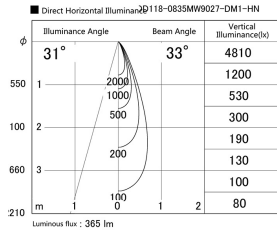

Item
DD118-0835MW9027-DM1-HN

no. Series Name: Φ 58 Lens type adjustable
downlight, Antiglare

| | |
|------------------|--|
| Installation | Recessed mount |
| Type | Φ 58 Lens type adjustable downlight, Antiglare |
| Fixture wattage | 8.3W |
| Beam angle | 33 deg |
| Color Temp. | 2700K |
| CRI | Ra>90 |
| Luminous | 363 lm |
| Body | Die-cast aluminum alloy |
| Body finish | N/A |
| Trim finish | White |
| Reflector finish | Mirror |
| IP Rate | IP20 |
| Light source | COB module |
| Input Voltage | AC220~240V |
| Dimming Type | 1-10V Dimmable |
| Certificate | CCC |
| Cut Hole | 58mm |