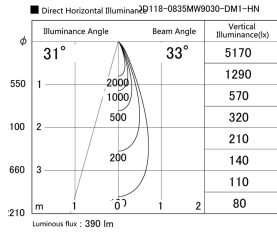

Item  
DD118-0835MW9030-DM1-HN

no. Series Name:  $\Phi$ 58 Lens type adjustable  
downlight, Antiglare

Installation	Recessed mount
Type	$\Phi$ 58 Lens type adjustable downlight, Antiglare
Fixture wattage	8.3W
Beam angle	33 deg
Color Temp.	3000K
CRI	Ra>90
Luminous	390 lm
Body	Die-cast aluminum alloy
Body finish	N/A
Trim finish	White
Reflector finish	Mirror
IP Rate	IP20
Light source	COB module
Input Voltage	AC220~240V
Dimming Type	1-10V Dimmable
Certificate	CCC
Cut Hole	58mm