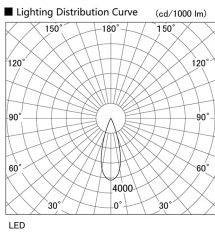

Item  
DD118-0835MW9030-DM1-HN

no. Series Name:  $\Phi$ 58 Lens type adjustable  
downlight, Antiglare

Installation	Recessed mount
Type	$\Phi$ 58 Lens type adjustable downlight, Antiglare
Fixture wattage	8.3W
Beam angle	33 deg
Color Temp.	3000K
CRI	Ra>90
Luminous	390 lm
Body	Die-cast aluminum alloy
Body finish	N/A
Trim finish	White
Reflector finish	Mirror
IP Rate	IP20
Light source	COB module
Input Voltage	AC220~240V
Dimming Type	1-10V Dimmable
Certificate	CCC
Cut Hole	58mm