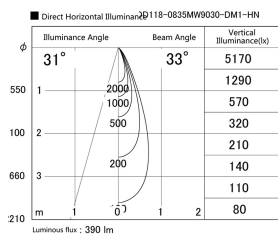

Item  
DD118-0835MW9030-DM1-HN

no. Series Name:  $\Phi$ 58 Lens type adjustable  
downlight, Antiglare

Installation	Recessed mount
Type	
Fixture wattage	8.3W
Beam angle	33 deg
Color Temp.	3000K
CRI	Ra>90
Luminous	390 lm
Body	Die-cast aluminum alloy
Body finish	N/A
Trim finish	White
Reflector finish	Mirror
IP Rate	IP20
Light source	COB module
Input Voltage	AC220~240V
Dimming Type	1-10V Dimmable
Certificate	CCC
Cut Hole	58mm