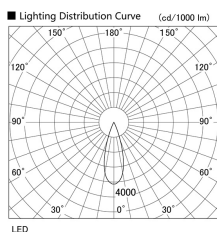

Item  
DD118-0835MW9030-DM1-HN

no. Series Name:  $\Phi$ 58 Lens type adjustable  
downlight, Antiglare

Installation	Recessed mount
Type	
Fixture wattage	8.3W
Beam angle	33 deg
Color Temp.	3000K
CRI	Ra>90
Luminous	390 lm
Body	Die-cast aluminum alloy
Body finish	N/A
Trim finish	White
Reflector finish	Mirror
IP Rate	IP20
Light source	COB module
Input Voltage	AC220~240V
Dimming Type	1-10V Dimmable
Certificate	CCC
Cut Hole	58mm