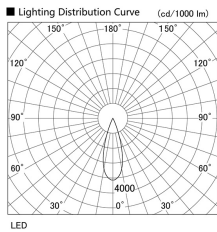

Item
DD118-0835MW9040-DM1-HN

no. Series Name: Φ 58 Lens type adjustable
downlight, Antiglare

Installation	Recessed mount
Type	
Fixture wattage	8.3W
Beam angle	33 deg
Color Temp.	4000K
CRI	Ra>90
Luminous	413 lm
Body	Die-cast aluminum alloy
Body finish	N/A
Trim finish	White
Reflector finish	Mirror
IP Rate	IP20
Light source	COB module
Input Voltage	AC220~240V
Dimming Type	1-10V Dimmable
Certificate	CCC
Cut Hole	58mm