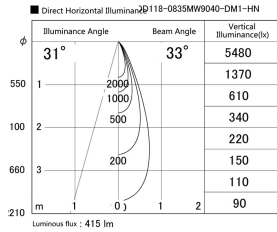

Item
DD118-0835MW9040-DM1-HN

no. Series Name: Φ 58 Lens type adjustable
downlight, Antiglare

Installation	Recessed mount
Type	
Fixture wattage	8.3W
Beam angle	33 deg
Color Temp.	4000K
CRI	Ra>90
Luminous	413 lm
Body	Die-cast aluminum alloy
Body finish	N/A
Trim finish	White
Reflector finish	Mirror
IP Rate	IP20
Light source	COB module
Input Voltage	AC220~240V
Dimming Type	1-10V Dimmable
Certificate	CCC
Cut Hole	58mm