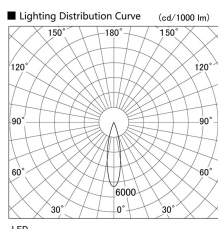

Item no. DD118-1320MW9027-DM1

Series Name: Φ 58 Lens type adjustable downlight, Antiglare

Installation	Recessed mount
Type	
Fixture wattage	12.6W
Beam angle	24 deg
Color Temp.	2700K
CRI	Ra>90
Luminous	771 lm
Body	Die-cast aluminum alloy
Body finish	N/A
Trim finish	White
Reflector finish	Mirror
IP Rate	IP20
Light source	COB module
Input Voltage	AC220~240V
Dimming Type	1-10V Dimmable
Certificate	CCC
Cut Hole	58mm