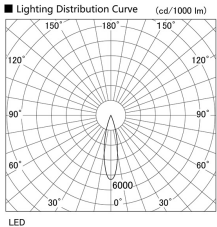

Item no. DD118-1320MW9027-DM1

Series Name: Φ 58 Lens type adjustable downlight, Antiglare

Installation	Recessed mount
Type	Φ 58 Lens type adjustable downlight, Antiglare
Fixture wattage	12.6W
Beam angle	24 deg
Color Temp.	2700K
CRI	Ra>90
Luminous	771 lm
Body	Die-cast aluminum alloy
Body finish	N/A
Trim finish	White
Reflector finish	Mirror
IP Rate	IP20
Light source	COB module
Input Voltage	AC220~240V
Dimming Type	1-10V Dimmable
Certificate	CCC
Cut Hole	58mm