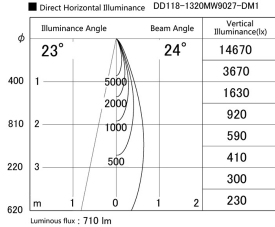

Item no. DD118-1320MW9027-DM1

Series Name: Φ 58 Lens type adjustable downlight, Antiglare

Installation	Recessed mount
Type	Φ 58 Lens type adjustable downlight, Antiglare
Fixture wattage	12.6W
Beam angle	24 deg
Color Temp.	2700K
CRI	Ra>90
Luminous	771 lm
Body	Die-cast aluminum alloy
Body finish	N/A
Trim finish	White
Reflector finish	Mirror
IP Rate	IP20
Light source	COB module
Input Voltage	AC220~240V
Dimming Type	1-10V Dimmable
Certificate	CCC
Cut Hole	58mm