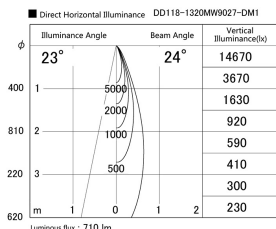

Item no. DD118-1320MW9027-DM1

Series Name: Φ 58 Lens type adjustable downlight, Antiglare

Installation	Recessed mount
Type	
Fixture wattage	12.6W
Beam angle	24 deg
Color Temp.	2700K
CRI	Ra>90
Luminous	771 lm
Body	Die-cast aluminum alloy
Body finish	N/A
Trim finish	White
Reflector finish	Mirror
IP Rate	IP20
Light source	COB module
Input Voltage	AC220~240V
Dimming Type	1-10V Dimmable
Certificate	CCC
Cut Hole	58mm