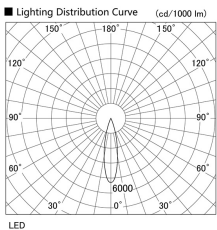

Item no. DD118-1320MW9030-DM1

Series Name: $\Phi 58$ Lens type adjustable downlight, Antiglare

Installation	Recessed mount
Type	
Fixture wattage	12.6W
Beam angle	24 deg
Color Temp.	3000K
CRI	Ra>90
Luminous	765 lm
Body	Die-cast aluminum alloy
Body finish	N/A
Trim finish	White
Reflector finish	Mirror
IP Rate	IP20
Light source	COB module
Input Voltage	AC220~240V
Dimming Type	1-10V Dimmable
Certificate	CCC
Cut Hole	58mm