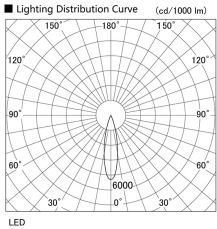

Item no. DD118-1320MW9030-DM1

Series Name: Φ 58 Lens type adjustable downlight, Antiglare

Installation	Recessed mount
Type	Φ 58 Lens type adjustable downlight, Antiglare
Fixture wattage	12.6W
Beam angle	24 deg
Color Temp.	3000K
CRI	Ra>90
Luminous	765 lm
Body	Die-cast aluminum alloy
Body finish	N/A
Trim finish	White
Reflector finish	Mirror
IP Rate	IP20
Light source	COB module
Input Voltage	AC220~240V
Dimming Type	1-10V Dimmable
Certificate	CCC
Cut Hole	58mm