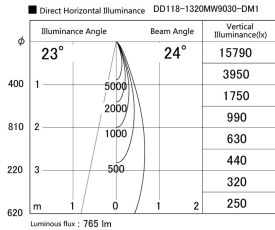

Item no. DD118-1320MW9030-DM1

Series Name: $\Phi 58$ Lens type adjustable downlight, Antiglare

Installation	Recessed mount
Type	
Fixture wattage	12.6W
Beam angle	24 deg
Color Temp.	3000K
CRI	Ra>90
Luminous	765 lm
Body	Die-cast aluminum alloy
Body finish	N/A
Trim finish	White
Reflector finish	Mirror
IP Rate	IP20
Light source	COB module
Input Voltage	AC220~240V
Dimming Type	1-10V Dimmable
Certificate	CCC
Cut Hole	58mm