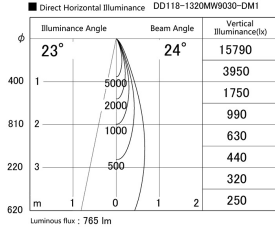

Item no. DD118-1320MW9030-DM1

Series Name: Φ 58 Lens type adjustable downlight, Antiglare

Installation	Recessed mount
Type	Φ 58 Lens type adjustable downlight, Antiglare
Fixture wattage	12.6W
Beam angle	24 deg
Color Temp.	3000K
CRI	Ra>90
Luminous	765 lm
Body	Die-cast aluminum alloy
Body finish	N/A
Trim finish	White
Reflector finish	Mirror
IP Rate	IP20
Light source	COB module
Input Voltage	AC220~240V
Dimming Type	1-10V Dimmable
Certificate	CCC
Cut Hole	58mm