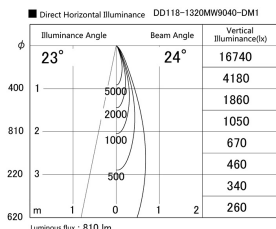

Item no. DD118-1320MW9040-DM1

Series Name: Φ 58 Lens type adjustable downlight, Antiglare

Installation	Recessed mount
Type	Φ 58 Lens type adjustable downlight, Antiglare
Fixture wattage	12.6W
Beam angle	24 deg
Color Temp.	4000K
CRI	Ra>90
Luminous	811 lm
Body	Die-cast aluminum alloy
Body finish	N/A
Trim finish	White
Reflector finish	Mirror
IP Rate	IP20
Light source	COB module
Input Voltage	AC220~240V
Dimming Type	1-10V Dimmable
Certificate	CCC
Cut Hole	58mm