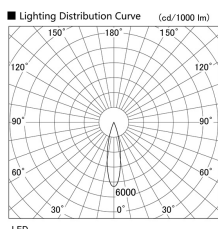

Item no. DD118-1320MW9040-DM1

Series Name: Φ 58 Lens type adjustable downlight, Antiglare

Installation	Recessed mount
Type	
Fixture wattage	12.6W
Beam angle	24 deg
Color Temp.	4000K
CRI	Ra>90
Luminous	811 lm
Body	Die-cast aluminum alloy
Body finish	N/A
Trim finish	White
Reflector finish	Mirror
IP Rate	IP20
Light source	COB module
Input Voltage	AC220~240V
Dimming Type	1-10V Dimmable
Certificate	CCC
Cut Hole	58mm