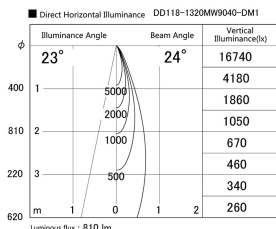

Item no. DD118-1320MW9040-DM1

Series Name: Φ 58 Lens type adjustable downlight, Antiglare

Installation	Recessed mount
Type	
Fixture wattage	12.6W
Beam angle	24 deg
Color Temp.	4000K
CRI	Ra>90
Luminous	811 lm
Body	Die-cast aluminum alloy
Body finish	N/A
Trim finish	White
Reflector finish	Mirror
IP Rate	IP20
Light source	COB module
Input Voltage	AC220~240V
Dimming Type	1-10V Dimmable
Certificate	CCC
Cut Hole	58mm