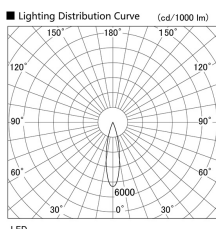

Item no. DD118-1320MW9040-DM1

Series Name: Φ 58 Lens type adjustable downlight, Antiglare

Installation	Recessed mount
Type	Φ 58 Lens type adjustable downlight, Antiglare
Fixture wattage	12.6W
Beam angle	24 deg
Color Temp.	4000K
CRI	Ra>90
Luminous	811 lm
Body	Die-cast aluminum alloy
Body finish	N/A
Trim finish	White
Reflector finish	Mirror
IP Rate	IP20
Light source	COB module
Input Voltage	AC220~240V
Dimming Type	1-10V Dimmable
Certificate	CCC
Cut Hole	58mm