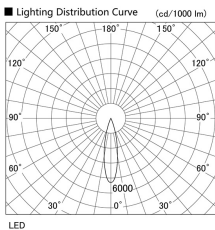

Item no. DD118-1320MW9040-DM1

Series Name: Φ 58 Lens type adjustable downlight, Antiglare

Installation	Recessed mount
Type	Φ 58 Lens type adjustable downlight, Antiglare
Fixture wattage	12.6W
Beam angle	24 deg
Color Temp.	4000K
CRI	Ra>90
Luminous	811 lm
Body	Die-cast aluminum alloy
Body finish	N/A
Trim finish	White
Reflector finish	Mirror
IP Rate	IP20
Light source	COB module
Input Voltage	AC220~240V
Dimming Type	1-10V Dimmable
Certificate	CCC
Cut Hole	58mm