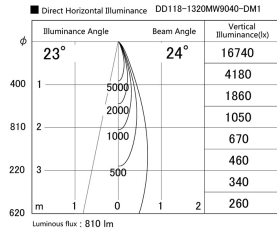

Item no. DD118-1320MW9040-DM1

Series Name: Φ 58 Lens type adjustable downlight, Antiglare

Installation	Recessed mount
Type	Φ 58 Lens type adjustable downlight, Antiglare
Fixture wattage	12.6W
Beam angle	24 deg
Color Temp.	4000K
CRI	Ra>90
Luminous	811 lm
Body	Die-cast aluminum alloy
Body finish	N/A
Trim finish	White
Reflector finish	Mirror
IP Rate	IP20
Light source	COB module
Input Voltage	AC220~240V
Dimming Type	1-10V Dimmable
Certificate	CCC
Cut Hole	58mm