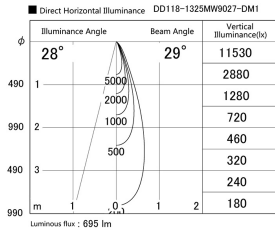

Item no. DD118-1325MW9027-DM1

Series Name: Φ 58 Lens type adjustable downlight, Antiglare

Installation	Recessed mount
Type	Φ 58 Lens type adjustable downlight, Antiglare
Fixture wattage	12.6W
Beam angle	29 deg
Color Temp.	2700K
CRI	Ra>90
Luminous	694 lm
Body	Die-cast aluminum alloy
Body finish	N/A
Trim finish	White
Reflector finish	Mirror
IP Rate	IP20
Light source	COB module
Input Voltage	AC220~240V
Dimming Type	1-10V Dimmable
Certificate	CCC
Cut Hole	58mm