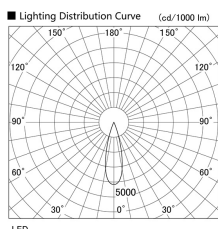

Item no. DD118-1325MW9027-DM1

Series Name: Φ 58 Lens type adjustable downlight, Antiglare

Installation	Recessed mount
Type	
Fixture wattage	12.6W
Beam angle	29 deg
Color Temp.	2700K
CRI	Ra>90
Luminous	694 lm
Body	Die-cast aluminum alloy
Body finish	N/A
Trim finish	White
Reflector finish	Mirror
IP Rate	IP20
Light source	COB module
Input Voltage	AC220~240V
Dimming Type	1-10V Dimmable
Certificate	CCC
Cut Hole	58mm