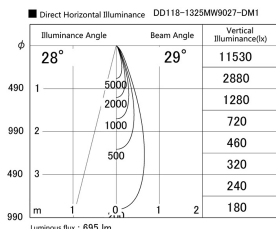

Item no. DD118-1325MW9027-DM1

Series Name: Φ 58 Lens type adjustable downlight, Antiglare

Installation	Recessed mount
Type	
Fixture wattage	12.6W
Beam angle	29 deg
Color Temp.	2700K
CRI	Ra>90
Luminous	694 lm
Body	Die-cast aluminum alloy
Body finish	N/A
Trim finish	White
Reflector finish	Mirror
IP Rate	IP20
Light source	COB module
Input Voltage	AC220~240V
Dimming Type	1-10V Dimmable
Certificate	CCC
Cut Hole	58mm