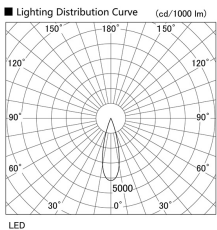

Item no. DD118-1325MW9027-DM1

Series Name: Φ 58 Lens type adjustable downlight, Antiglare

Installation	Recessed mount
Type	Φ 58 Lens type adjustable downlight, Antiglare
Fixture wattage	12.6W
Beam angle	29 deg
Color Temp.	2700K
CRI	Ra>90
Luminous	694 lm
Body	Die-cast aluminum alloy
Body finish	N/A
Trim finish	White
Reflector finish	Mirror
IP Rate	IP20
Light source	COB module
Input Voltage	AC220~240V
Dimming Type	1-10V Dimmable
Certificate	CCC
Cut Hole	58mm