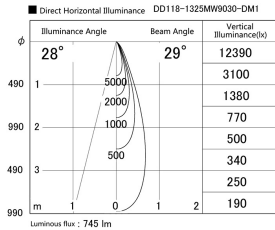

Item no. DD118-1325MW9030-DM1

Series Name: Φ 58 Lens type adjustable downlight, Antiglare

Installation	Recessed mount
Type	Φ 58 Lens type adjustable downlight, Antiglare
Fixture wattage	12.6W
Beam angle	29 deg
Color Temp.	3000K
CRI	Ra>90
Luminous	746 lm
Body	Die-cast aluminum alloy
Body finish	N/A
Trim finish	White
Reflector finish	Mirror
IP Rate	IP20
Light source	COB module
Input Voltage	AC220~240V
Dimming Type	1-10V Dimmable
Certificate	CCC
Cut Hole	58mm