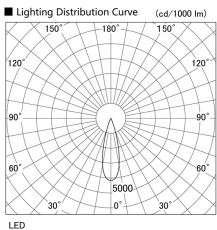

Item no. DD118-1325MW9030-DM1

Series Name: Φ 58 Lens type adjustable downlight, Antiglare

Installation	Recessed mount
Type	Φ 58 Lens type adjustable downlight, Antiglare
Fixture wattage	12.6W
Beam angle	29 deg
Color Temp.	3000K
CRI	Ra>90
Luminous	746 lm
Body	Die-cast aluminum alloy
Body finish	N/A
Trim finish	White
Reflector finish	Mirror
IP Rate	IP20
Light source	COB module
Input Voltage	AC220~240V
Dimming Type	1-10V Dimmable
Certificate	CCC
Cut Hole	58mm