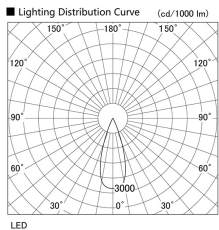

Item no. DD118-1335MW9027-DM1

Series Name:  $\Phi$ 58 Lens type adjustable downlight, Antiglare

Installation	Recessed mount
Type	$\Phi$ 58 Lens type adjustable downlight, Antiglare
Fixture wattage	12.6W
Beam angle	36 deg
Color Temp.	2700K
CRI	Ra>90
Luminous	698 lm
Body	Die-cast aluminum alloy
Body finish	N/A
Trim finish	White
Reflector finish	Mirror
IP Rate	IP20
Light source	COB module
Input Voltage	AC220~240V
Dimming Type	1-10V Dimmable
Certificate	CCC
Cut Hole	58mm