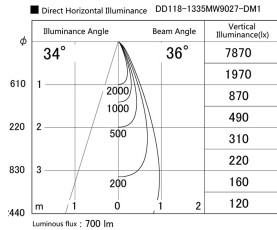

Item no. DD118-1335MW9027-DM1

Series Name:  $\Phi$ 58 Lens type adjustable downlight, Antiglare

Installation	Recessed mount
Type	$\Phi$ 58 Lens type adjustable downlight, Antiglare
Fixture wattage	12.6W
Beam angle	36 deg
Color Temp.	2700K
CRI	Ra>90
Luminous	698 lm
Body	Die-cast aluminum alloy
Body finish	N/A
Trim finish	White
Reflector finish	Mirror
IP Rate	IP20
Light source	COB module
Input Voltage	AC220~240V
Dimming Type	1-10V Dimmable
Certificate	CCC
Cut Hole	58mm