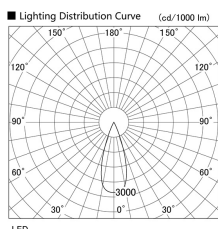

Item no. DD118-1335MW9030-DM1

Series Name:  $\Phi$ 58 Lens type adjustable downlight, Antiglare

Installation	Recessed mount
Type	
Fixture wattage	12.6W
Beam angle	36 deg
Color Temp.	3000K
CRI	Ra>90
Luminous	751 lm
Body	Die-cast aluminum alloy
Body finish	N/A
Trim finish	White
Reflector finish	Mirror
IP Rate	IP20
Light source	COB module
Input Voltage	AC220~240V
Dimming Type	1-10V Dimmable
Certificate	CCC
Cut Hole	58mm