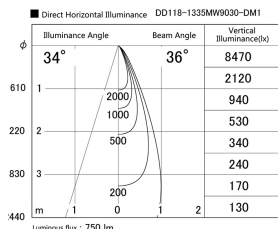

Item no. DD118-1335MW9030-DM1

Series Name:  $\Phi$ 58 Lens type adjustable downlight, Antiglare

Installation	Recessed mount
Type	
Fixture wattage	12.6W
Beam angle	36 deg
Color Temp.	3000K
CRI	Ra>90
Luminous	751 lm
Body	Die-cast aluminum alloy
Body finish	N/A
Trim finish	White
Reflector finish	Mirror
IP Rate	IP20
Light source	COB module
Input Voltage	AC220~240V
Dimming Type	1-10V Dimmable
Certificate	CCC
Cut Hole	58mm